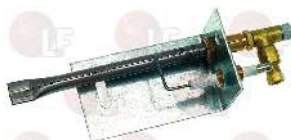

Pilot burners and accessories

Suitable for:

3020084 NUT & OLIVE $\varnothing$ 6 mm

ALBA 319700958031
DESCO ID0097
ELFRAMO 16100004
GIORIK 7050020
LOTUS 533018300
METOS 6A011607
REPAGAS 00131131
SIT 0.958.031
ZANUSSI 052834

ALPENINOX 052834
ELECTROLUX 052834
EMMEPI 8C0070
KOMEL 16100004
MARENO 1394800
OLIS 6A011607
REPAGAS 43000018
WHIRLPOOL 152834

BARON 6A011607
ELFRAMO 33120013
FAGOR U134323000
KOMEL 33120013
MBM RTCU900217
OM GAS 17/12170140
SILKO 0100884
WHIRLPOOL 483286008457

Suitable for:

3020414 LPG NOZZLE FOR PILOT BURNER
fitting M7x1

CAPIC G202010

THIRODE 312126

3020415 NATURAL GAS NOZZLE FOR PILOT BURNER
fitting M7x1

CAPIC G202030

THIRODE 312127

3020435 ONE-FLAME PILOT BURNER
for Kitchen gas (CAPIC) AB1 - A1
for Oven under cooktop gas (CAPIC) AB2 - AB5 - A2
A5 - CA1 - CA2 - CA5 - CO1 - CO2 - CO5 - C1
C2 - C5 - RECORD

CAPIC G207522

3500340 GAS NOZZLE M5x1 $\varnothing$ 0,20 mm

CAPIC G206947

3500341 GAS NOZZLE M5x1 $\varnothing$ 0,35 mm

CAPIC G206946

3020022 RIGHTHAND PILOT ASSEMBLY
with sparking plug, tube, pilot and bracket

CB

3020064 ROUND IGNITION ELECTRODE $\varnothing$ 7x44 mm
model 5/A
fitting $\varnothing$ 11 mm - with fixing nuts
overall model 70 mm

CB 08080003

CB 08080005